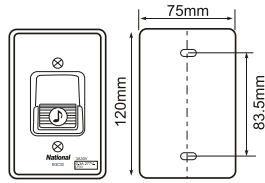

Door Bell & Socket

EGG331
Weatherproof Push Button for Door Chime 1A 300V

EBG888
DOOR BELL

DBL-2032Y

DBL-2032W

DBL-2032R

DBL-2033

DBL-2034